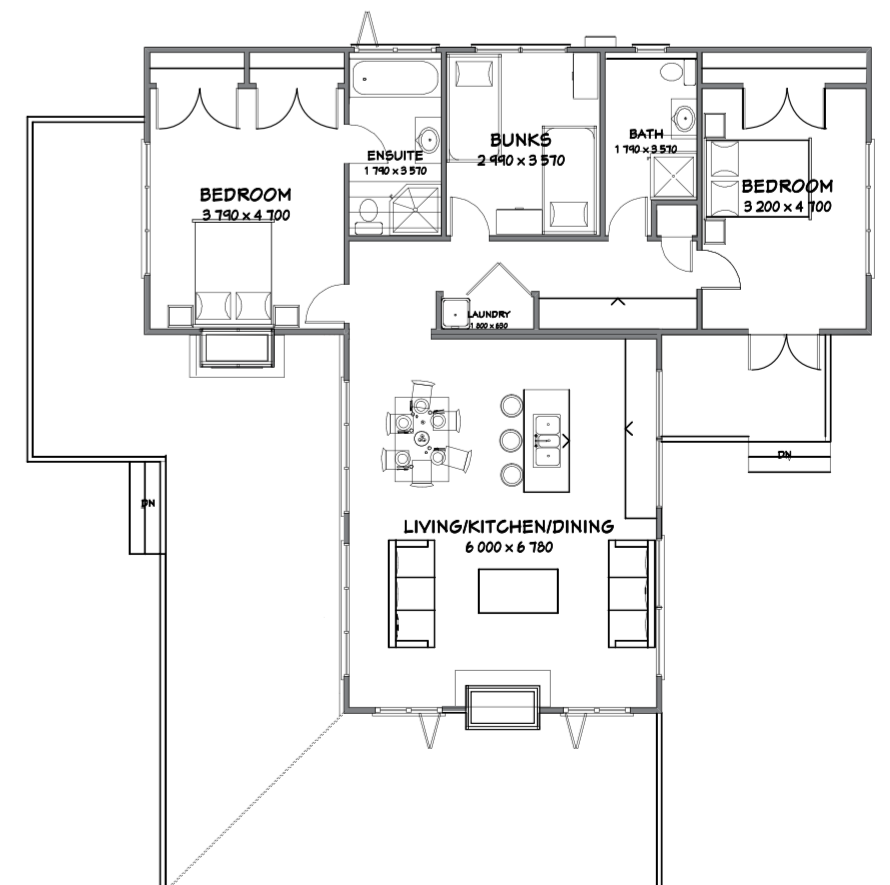

MODULAR RANGE

SIERRA

Floorplan is a representation of room and property layout only.
Flooring and furnishings are purely for marketing purposes.

Specification

3

2

1

Size 14m x 5.6m / 7.5m x 6m

Floor Area 123m² approx

Leisurecom
HOMES

07 823 5951
info@leisurecom.co.nz www.leisurecom.co.nz
215 Hannon Road RD1, Hautapu, Cambridge
P.O. Box 643, Cambridge