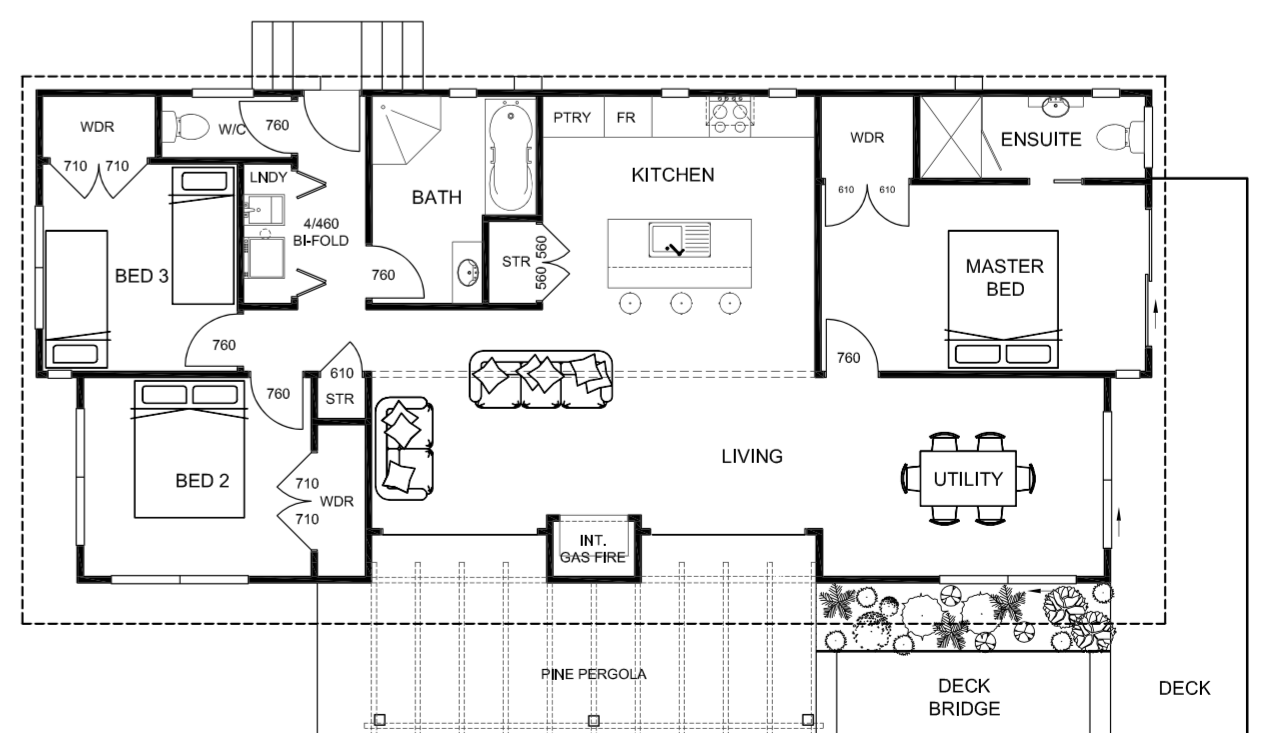

## RIVERSTONE

Floorplan is a representation of room and property layout only.  
Flooring and furnishings are purely for marketing purposes.

### Specification

3

2

1

**Size** 16.3m x 7.2m

**Floor Area** 117m<sup>2</sup> approx

**Leisurecom**  
HOMES

07 823 5951  
info@leisurecom.co.nz www.leisurecom.co.nz  
215 Hannon Road RD1, Hautapu, Cambridge  
P.O. Box 643, Cambridge