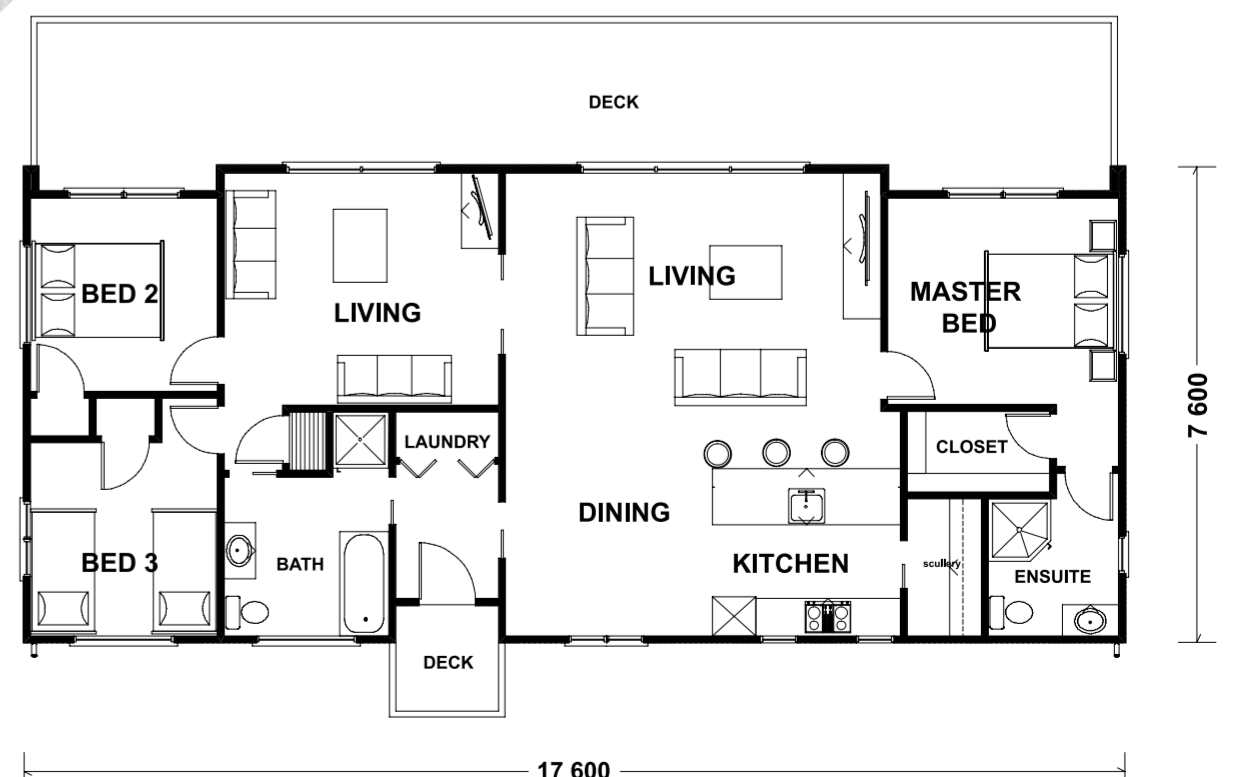

## HEALEY

Floorplan is a representation of room and property layout only.  
Flooring and furnishings are purely for marketing purposes.

### Specification

3

2

2

**Size** 17.6m x 7.6m

**Floor Area** 130m<sup>2</sup> approx

**Leisurecom**  
HOMES

07 823 5951  
info@leisurecom.co.nz www.leisurecom.co.nz  
215 Hannon Road RD1, Hautapu, Cambridge  
P.O. Box 643, Cambridge